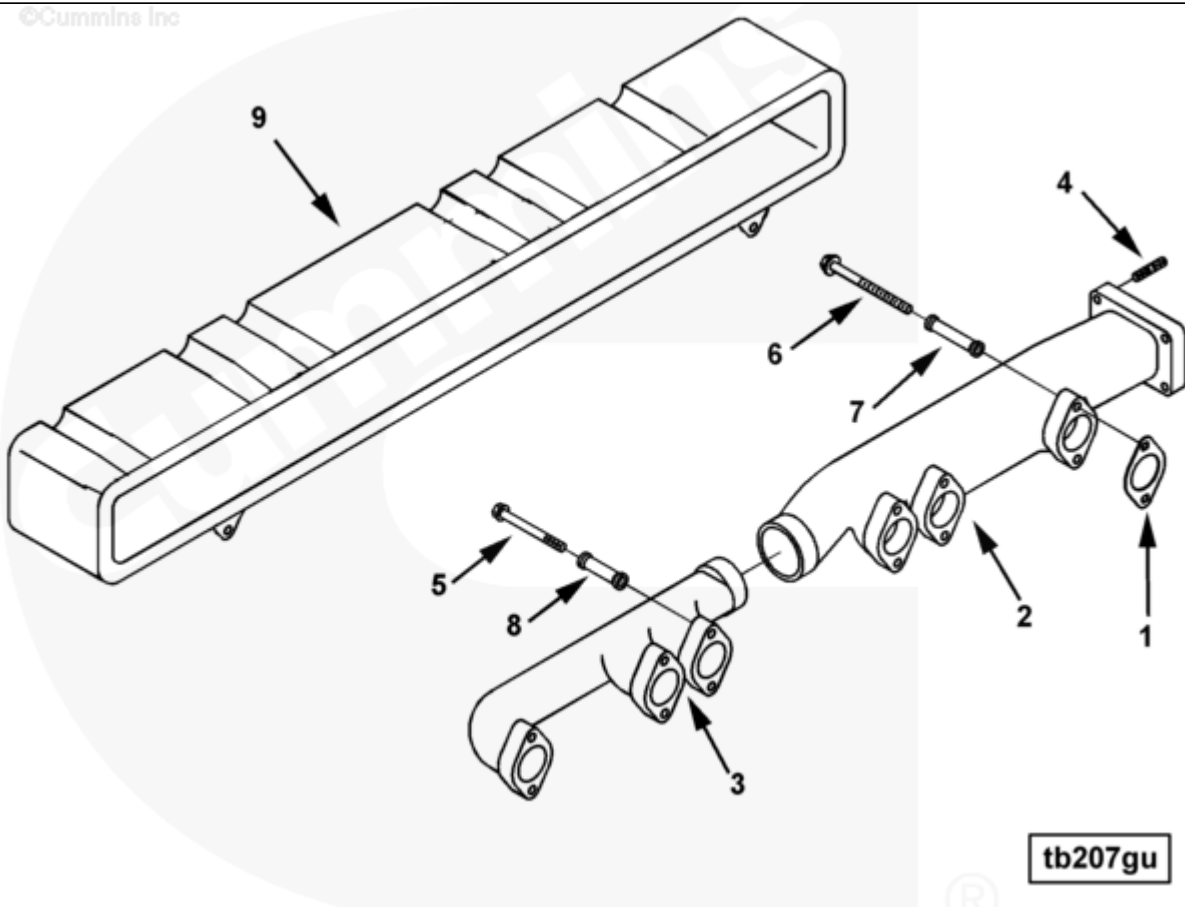

Parts Catalog - Option Detail

Electronic Parts Catalog - Option Detail				
Option	Group	Graphic	Film Card	Date
TB2259-08	11.01	tb207gu	II	22-JUL-03
Engines	ISM CM570, ISM CM570/870, ISM CM875, ISM CM876, ISM CM876 E, ISM11 CM876 M103, ISM11 CM876 SN, M11 CELECT, M11 CELECT PLUS, M11 MECHANICAL, QSM11 CM570, QSM11 CM876			

SMALL | MEDIUM | LARGE

Cart	Ref No	Part Number	Part Description	Required	Remarks
View My Cart					
		TB2259-08	Turbocharger Arrangement		
					Turbocharger Arrangement
					Exhaust Outlet Loc: Side Out
					Exh Outlet Size: 88.9mm
					(3.50 in.)

					Exh Outlet Flange Type: 6
					Bolt Flange
					Exh Out Conn Mtg Flange Bolt
					Circle: 120.7
					Insulated Dry Exh Manifold
<input type="checkbox"/>	1	4019593	Exhaust Manifold Gasket	6	
<input type="checkbox"/>	2	3349393	Exhaust Manifold	1	
<input type="checkbox"/>	3	3349395	Exhaust Manifold	1	
<input type="checkbox"/>	4	3102618	Stud	4	M10 x 1.50 (both ends) x 50
<input type="checkbox"/>	5	3818121	Hexagon Flange Head Cap Screw	6	M10 x 1.50 x 100
<input type="checkbox"/>	6	3818122	Hexagon Flange Head Cap Screw	6	M10 X 1.50 X 130.
<input type="checkbox"/>	7	4070659	Mounting Spacer	6	
<input type="checkbox"/>	8	3679445	Mounting Spacer	6	
<input type="checkbox"/>	9	4003595	Heat Shield	1	